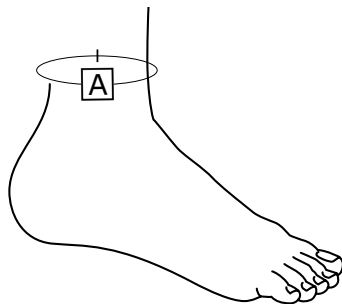

4 POINT BELTS (V-CONTOUR STYLE)

- IFPB5141 Push Button, 1 in, 4-Point, Extra Small Pads (4.5 in)

1 1/2 inch belts

- IFPB5242 Push Button, 1.5 in, 4-Point, Small Pads (5.5 in)
- IFPB5243 Push Button, 1.5 in, 4-Point, Medium Pads (7.5 in)
- IFPB5244 Push Button, 1.5 in, 4-Point, Large Pads (9.5 in)

4 POINT BELTS (LINEAR STYLE)

- IFPB5145 Push Button, 1 in, 4-Point, Extra Small Pads (4.5 in)

1 1/2 inch belts

- IFPB5246 Push Button, 1.5 in, 4-Point, Small Pads (5.5 in)
- IFPB5247 Push Button, 1.5 in, 4-Point, Medium Pads (7.5 in)
- IFPB5248 Push Button, 1.5 in, 4-Point, Large Pads (9.5 in)

RETRACTABLE SEATBELT

- IFRB5350 Modification, Pelvic Belt, Push Button, Retractable 2" Web, Non-Padded

Foot Positioning

Ankle Support Sizes

	A (Circumference)	B (Width)	C (Length)
XS	6-8		
S	7-8.5	4.75"	7.75"
M	8-11	5.25"	9.25"
L	9-12	5.75"	10.25"
XL	12.5-15		