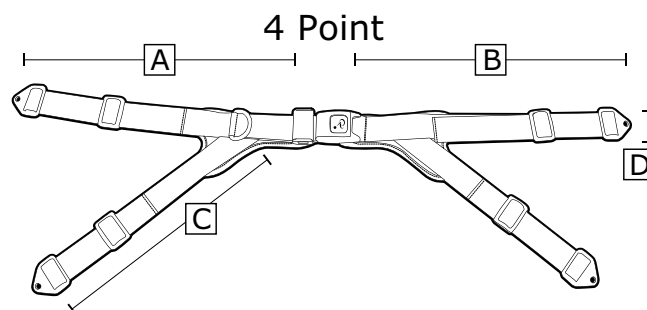

	S	M	L
Dynamic	IFYS3102	IFYS3103	IFYS3104
Structured	IFYS3202	IFYS3203	IFYS3204

Pelvic Belts & Pads

- Help maintain a neutral pelvic position, which directly affects seated body alignment and distributes pressure appropriately.
- Increase postural stability, decreasing the effort needed to sit upright and facilitating upper extremity movement.
- Contribute to proper head positioning and neck alignment.
- Reduce negative postural tendencies that can lead to orthopedic asymmetries and other secondary medical complications.

2 Point Pad Sizes

	Part Number	A	B	C
XS	IFPB101	4.25	1.75	1.25
S	IFPB102	5.5	1.75	1.25
M	IFPB103	7.5	2.5	1.75
L	IFPB104	9.5	2.75	2.25
XL	IFPB105	11.5	2.75	2.25

4 Point Pad Sizes

	Part Number	A	B	C
XS		4.25	1.75	3.25
S		5.5	2.25	4
M		7.5	2.5	4
L		9.5	2.25	4

Belt Sizes

	A	B	C	Buckle	Pad Sizes
Single Pull	32	27	1	PB	NP / XS
Single Pull	32	27	1	SR	NP
Dual Pull	24	24	1	PB	XS / S
Single Pull	32	27	1.5	PB / SR	NP / M / L
Dual Pull	24	24	1.5	PB / SR	M / L
Single Pull	32	27	2	PB	NP / L / XL
Single Pull	32	27	2	SR	L / XL
Dual Pull	24	24	2	PB / SR	L / XL

	A	B	C	D	Buckle	Sizes
	32	27	20	1	PB	XS
	32	27	20	1.5	PB	S / M / L

Part Numbers

2 POINT NON-PADDED BELTS (PUSH BUTTON)

- IFPB5110 Push Button, 1 in, Single Pull, Non-Padded
- IFPB5210 Push Button, 1.5 in, Single Pull, Non-Padded
- IFPB5310 Push Button, 2 in, Single Pull, Non-Padded
- IFPB5350 Pelvic Belt, Push Button, 2 in, Retractable, Non-Padded