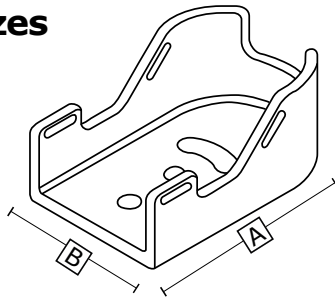

Shoe Holder Sizes

	A	B
S	5	3
M	6.25	3.5
L	7.75	4.25