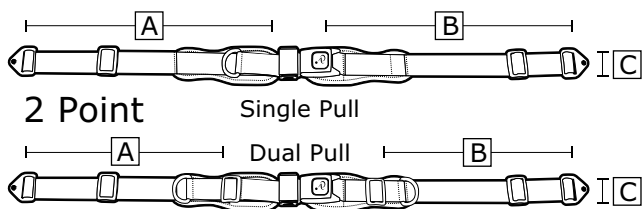

	S	M	L
Dynamic	IFYS3102	IFYS3103	IFYS3104
Structured	IFYS3202	IFYS3203	IFYS3204

Pelvic Belts & Pads

- Help maintain a neutral pelvic position, which directly affects seated body alignment and distributes pressure appropriately.
- Increase postural stability, decreasing the effort needed to sit upright and facilitating upper extremity movement.
- Contribute to proper head positioning and neck alignment.
- Reduce negative postural tendencies that can lead to orthopedic asymmetries and other secondary medical complications.

2 Point Pad Sizes

	Part Number	A	B	C
XS	IFPB101	4.25	1.75	1.25
S	IFPB102	5.5	1.75	1.25
M	IFPB103	7.5	2.5	1.75
L	IFPB104	9.5	2.75	2.25
XL	IFPB105	11.5	2.75	2.25

4 Point Pad Sizes

	Part Number	A	B	C
XS		4.25	1.75	3.25
S		5.5	2.25	4
M		7.5	2.5	4
L		9.5	2.25	4

Belt Sizes

	A	B	C	Buckle	Pad Sizes
Single Pull	32	27	1	PB	NP / XS
Single Pull	32	27	1	SR	NP
Dual Pull	24	24	1	PB	XS / S
Single Pull	32	27	1.5	PB / SR	NP / M / L
Dual Pull	24	24	1.5	PB / SR	M / L
Single Pull	32	27	2	PB	NP / L / XL
Single Pull	32	27	2	SR	L / XL
Dual Pull	24	24	2	PB / SR	L / XL

	A	B	C	D	Buckle	Sizes
	32	27	20	1	PB	XS
	32	27	20	1.5	PB	S / M / L

Part Numbers

2 POINT NON-PADDED BELTS (PUSH BUTTON)

- IFPB5110 Push Button, 1 in, Single Pull, Non-Padded
- IFPB5210 Push Button, 1.5 in, Single Pull, Non-Padded
- IFPB5310 Push Button, 2 in, Single Pull, Non-Padded
- IFPB5350 Pelvic Belt, Push Button, 2 in, Retractable, Non-Padded