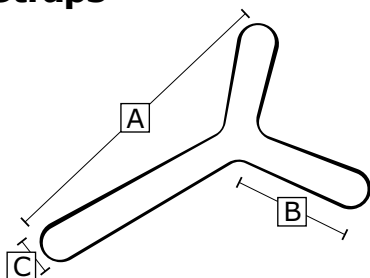

All Sizes Are Inches

BACKPACK STYLE STRAP, PAIR (STRUCTURED)

IFPB4201 Pull Down, Extra Small

IFPB4202 Pull Down, Small

IFPB4203 Pull Down, Medium

IFPB4204 Pull Down, Large

H-STYLE HARNESS (STRUCTURED)

IFHH5201 Pull Down, Extra Small

IFHH5202 Pull Down, Small

IFHH5203 Pull Down, Medium

IFHH5204 Pull Down, Large

Chest Straps (All chest straps are dynamic)

		A	B	C
Belt Anchor	XS	14	2.8	3.5
	S	16	2.8	3.75
	M	18	3.1	4
	L	21	3.1	4.5
	XL	23	3.25	4.75

		A	B
Velcro	XS	7	2
	S	8.5	3
	M	10.25	4
	L	11.5	5
	XL	13	6

	XS	S	M	L	XL
Belt Anchor	IFCS4111	IFCS4112	IFCS4113	IFCS4114	IFCS4115
Velcro	IFCS4121	IFCS4122	IFCS4123	IFCS4124	IFCS4125

Y Straps

	A	B	C
S	19	8	2
M	22	9	2.25
L	25	11	2.5

2 Point Pad Sizes

	Part Number	A	B	C
XS	IFPB101	4.25	1.75	1.25
S	IFPB102	5.5	1.75	1.25
M	IFPB103	7.5	2.5	1.75
L	IFPB104	9.5	2.75	2.25
XL	IFPB105	11.5	2.75	2.25

4 Point Pad Sizes

	Part Number	A	B	C
XS		4.25	1.75	3.25
S		5.5	2.25	4
M		7.5	2.5	4
L		9.5	2.25	4